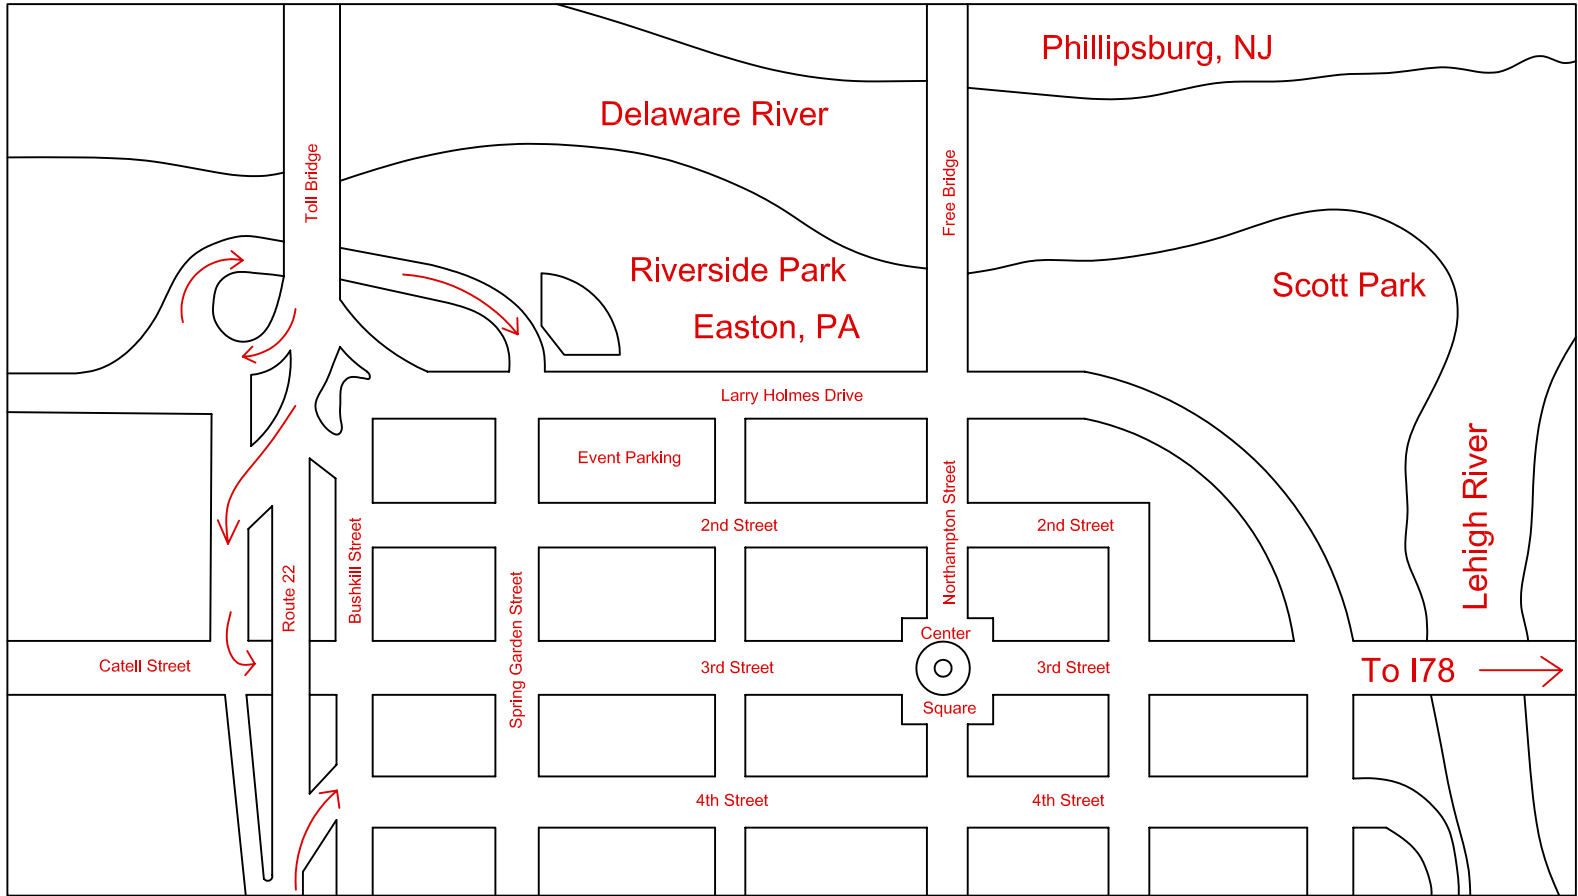

Delaware River

Unload area for Performers

Stage
Amphitheater

Food Court

Arts and Crafts Exhibit Area

Larry Holmes Drive

To Northampton St. and Free Bridge →

Spring
Garden
Street

Free Parking Area

Based on original art
by P. LaDuca

Downtown Easton, Pennsylvania